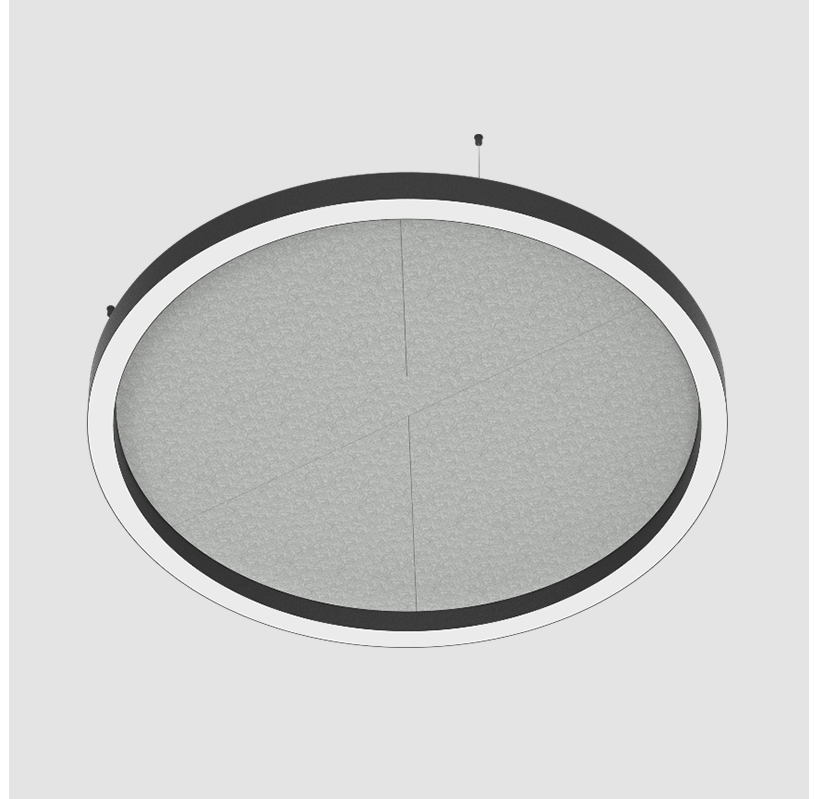

GENERAL

Series: Glorious Slim Acoustic
Partner: Prolicht
Division: Architectural
Installation: Suspension
Product Type: Acoustic
Mounting Location: Ceiling
Light Distribution: Direct

PHYSICAL

Shape: Round
Diameter (mm): 1550
Diameter (in): 61
Height (mm): 90
Height (in): 3 9/16
Diffuser: PMMA - Opal / Micro-Prism
Fixture Finish: SSR / BKV / CWI / CRY / HAB / UFT / ITA / RUA / FTG / MYG / LOD / PUS / FRO / FUP / KIA / POP / BLS / SPG / MEY / GOH / CHC / COM / ABZ / JAG / OBR / MOS / ROR
Acoustic Finish: SFW / CYW / SEE / SYN / MTS / PMB / TTN / CYB / STO / DPE / BES / SHB / ARE / ANE / VRD / CRF
Fixture Material: Aluminum
Primary Material: Acoustic
Cable Details: 2000mm / 78 3/4" or 6000mm / 236 1/4" Transparent Cable

ELECTRICAL

Lamp Type: LED (Zhaga Standard)
Input Wattage (W): 104.2
Total Output Wattage (W): 94.5
Dimming: Non-Dimmable
Driver Included: Yes
Driver Location: Integrated
Driver Type: Constant Current - Universal
Driver Class: Class 2
Input Voltage (V): 120 - 277

LED

Color Temperature (°K): 2700 / 3000 / 3500 / 4000
Max. Delivered Lumen (lm): 11685 / 11969 / 12406 / 12680
Nominal Lumen (lm): 15910 / 16927 / 12702 / 17624
CRI: >90 CRI
Lamp Life (hrs): 50000

OPTICAL

RATINGS AND CERTIFICATIONS

Certified By: CSA Certified to UL and CSA Standards
IP rating: IP20