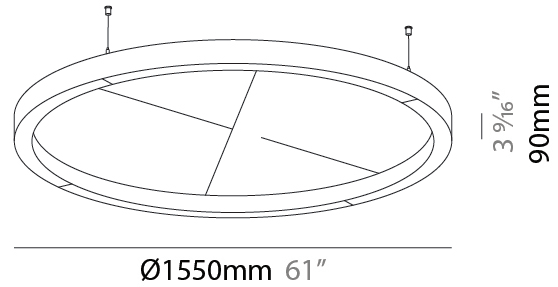

GENERAL

Series: Glorious Slim Acoustic
Partner: Prolicht
Division: Architectural
Installation: Suspension
Product Type: Acoustic
Mounting Location: Ceiling
Light Distribution: Direct

PHYSICAL

Shape: Round
Diameter (mm): 1550
Diameter (in): 61
Height (mm): 90
Height (in): 3 9/16
Diffuser: PMMA - Opal / Micro-Prism
Fixture Finish: SSR / BKV / CWI / CRY / HAB / UFT / ITA / RUA / FTG / MYG / LOD / PUS / FRO / FUP / KIA / POP / BLS / SPG / MEY / GOH / CHC / COM / ABZ / JAG / OBR / MOS / ROR
Acoustic Finish: SFW / CYW / SEE / SYN / MTS / PMB / TTN / CYB / STO / DPE / BES / SHB / ARE / ANE / VRD / CRF
Fixture Material: Aluminum
Primary Material: Acoustic
Cable Details: 2000mm / 78 3/4" or 6000mm / 236 1/4" Transparent Cable

ELECTRICAL

Lamp Type: LED (Zhaga Standard)
Input Wattage (W): 104.2
Total Output Wattage (W): 94.5
Dimming: Non-Dimmable
Driver Included: Yes
Driver Location: Integrated
Driver Type: Constant Current - Universal
Driver Class: Class 2
Input Voltage (V): 120 - 277

LED

Color Temperature (°K): 2700 / 3000 / 3500 / 4000
Max. Delivered Lumen (lm): 11685 / 11969 / 12406 / 12680
Nominal Lumen (lm): 15910 / 16927 / 12702 / 17624
CRI: >90 CRI
Lamp Life (hrs): 50000

OPTICAL

RATINGS AND CERTIFICATIONS

Certified By: CSA Certified to UL and CSA Standards
IP rating: IP20